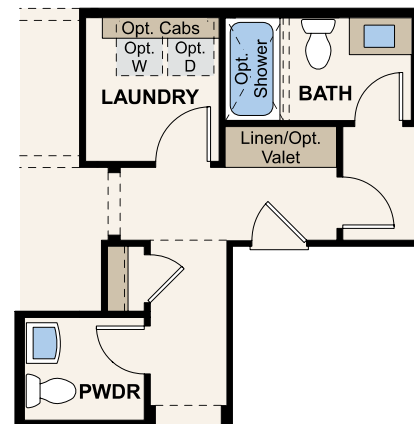

1742-GLENMORE

OPT. PRIMARY BATH TUB & SHOWER

OPT. PRIMARY LUXURY SHOWER

OPT. ALTERNATE LAUNDRY

OPT. BEDROOM 3

OPT. BEDROOM 2 SUITE W/ POWDER